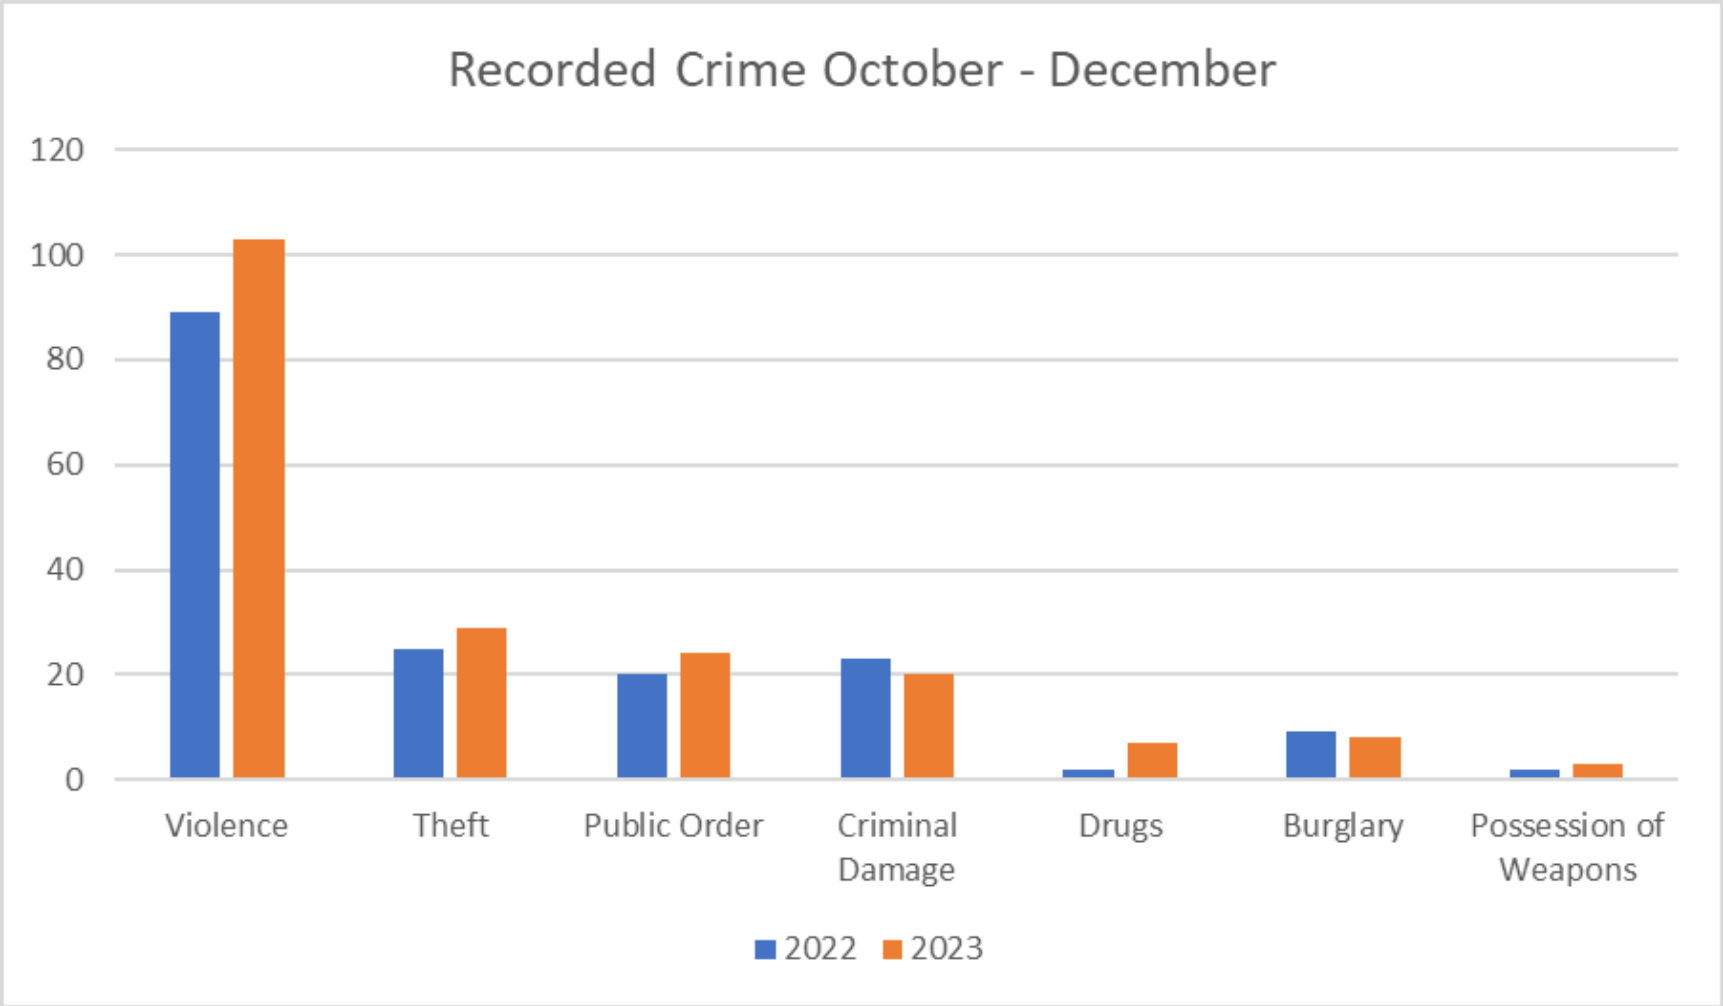

Royal Wootton Bassett & Cricklade Crime Statistics